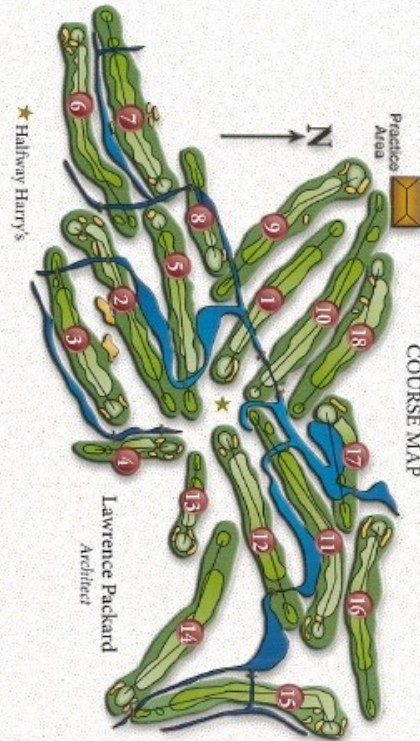

Golf, the game of a lifetime.

MEN

	Rating	Slope
Burgundy	71.4	125
Blue	70.3	123
Gold	68.6	120
White	66.8	115

WOMEN

	Rating	Slope
Gold	74.0	128
White	71.0	121

Pin Locations

KEEP PACE

Complete 9 holes in 2 hours, 10 minutes, and
18 holes in 4 hours, 20 minutes
WITH THE GROUP AHEAD

Garrett Mack, PGA
Head Golf Professional

Mike Bindl
Superintendent

262-691-0900

Visit us at westernlakes.com
W287 N1963 Oakton Road
Pewaukee, WI 53072

HOLE	1	2	3	4	5	6	7	8	9	Out	INITIALS		10	11	12	13	14	15	16	17	18	In	Tot	Hcp	Net
BURGUNDY	403	486	430	135	364	521	419	174	338	3270			400	498	372	159	389	554	436	194	353	3355	6625		
BLUE	391	471	412	125	348	501	404	156	325	3133			390	476	357	151	378	534	414	178	347	3225	6358		
GOLD	379	456	360	117	332	488	362	137	314	2945			381	461	342	143	367	483	374	121	334	3006	5951		
WHITE	336	402	350	104	316	401	355	118	273	2655			371	415	311	136	356	429	323	112	297	2750	5405		
HANDICAP	9	3	5	17	11	1	7	15	13				10/8	4	14	18	8/6	2	6/10	16	12				
PAR	4	5	4	3	4	5	4	3	4	36			4	5	4	3	4	5	4	3	4	36	72		
PACE OF PLAY	:14	:31	:45	:58	1:12	1:29	1:43	1:56	2:10				:14	:31	:45	:58	1:12	1:29	1:43	1:56	2:10	4:20			

USGA RULES GOVERN ALL PLAY

Local Rules:

- Out of Bounds is defined by white stakes, Penalty Areas are defined by the boundary of those specific areas or in some cases red or yellow stakes.
- Root Rule: In the case where a tree root interferes with the area of an intended swing, a free drop at the nearest point of relief may be taken, no closer to the hole.
- A full list of the local rules is available in the Golf Shop.